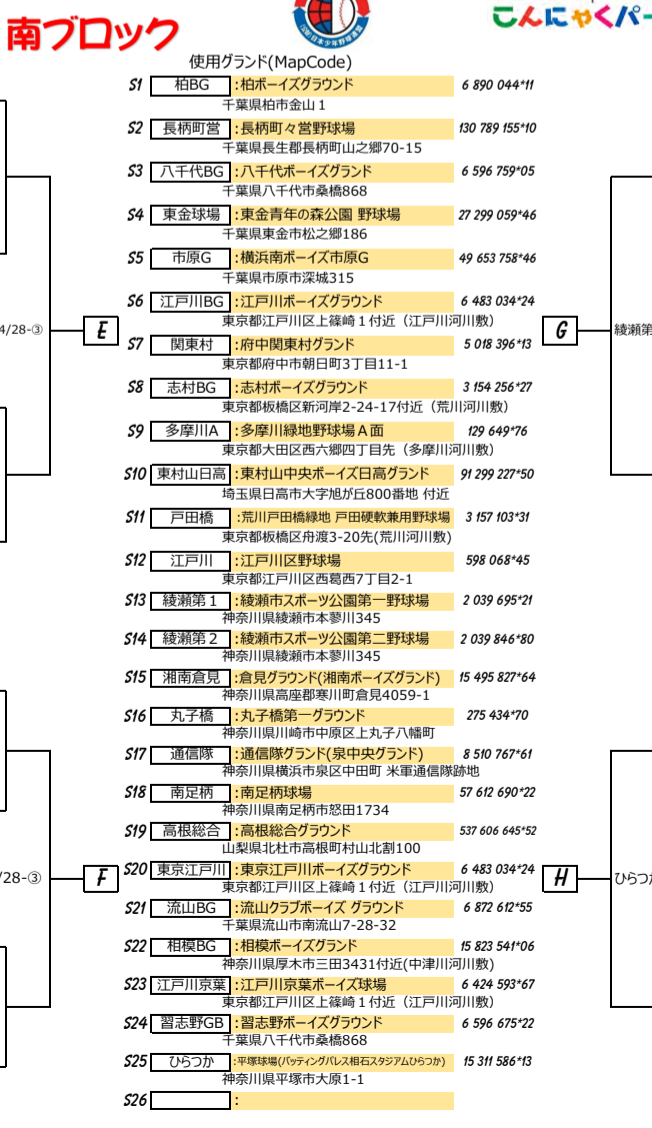

第22回 日本少年野球 関東ボーイズリーグ大会 トーナメント BOYS LEAGUE

小学生の部

抽選会: 2019年3月17日(日) 於 全国町村会館

Table listing participating teams for the elementary school division, including prefectures like Saitama, Kanagawa, and Chiba, and their respective team names and numbers.

中学生の部

Table listing participating teams for the middle school division, including prefectures like Nagano, Niigata, and Tokushima, and their respective team names and numbers.

Table listing participating teams for the middle school division, including prefectures like Chiba, Ibaraki, and Tochigi, and their respective team names and numbers.

BOYS LEAGUE

中学生の部 決勝トーナメント

Table listing participating teams for the middle school division final tournament, including prefectures like Chiba, Ibaraki, and Tochigi.

Table listing participating teams for the middle school division final tournament, including prefectures like Chiba, Ibaraki, and Tochigi.

南ブロック

Table listing participating teams for the South Block of the middle school division, including prefectures like Chiba, Ibaraki, and Tochigi.

Table listing participating teams for the South Block of the middle school division, including prefectures like Chiba, Ibaraki, and Tochigi.