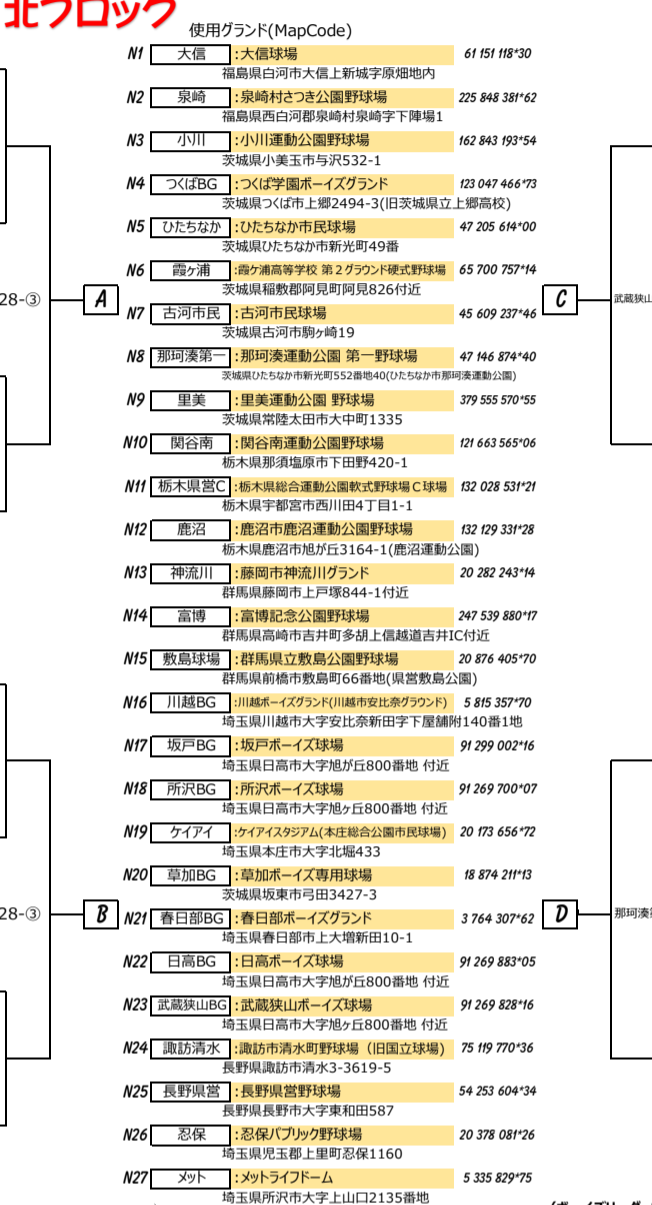

第22回 日本少年野球 関東ボーイズリーグ大会 トーナメント BOYS LEAGUE

小学生の部

抽選会: 2019年3月17日(日) 於 全国町村会館

Table listing participating teams for the elementary school division, including prefectures like Saitama, Kanagawa, and Chiba, and their respective team names and numbers.

中学生の部

Table listing participating teams for the middle school division, including prefectures like Nagano, Niigata, and Tokushima, and their respective team names and numbers.

Table listing participating teams for the middle school division, including prefectures like Chiba, Ibaraki, and Tochigi, and their respective team names and numbers.

BOYS LEAGUE

中学生の部 決勝トーナメント

Table listing participating teams for the middle school division final tournament, including prefectures like Chiba, Ibaraki, and Tochigi.

Table listing participating teams for the middle school division final tournament, including prefectures like Chiba, Ibaraki, and Tochigi.